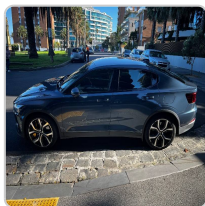

Pre Purchase Inspection Report

Polestar Polestar2

Reference Number: a1739687-c183-49dc-b1bf-8df7e61f4549

Vehicle Information

VIN
YSMVSEDA8PL117225

Model Year
2022

Odometer Reading
53868

Registration Number
CCM909