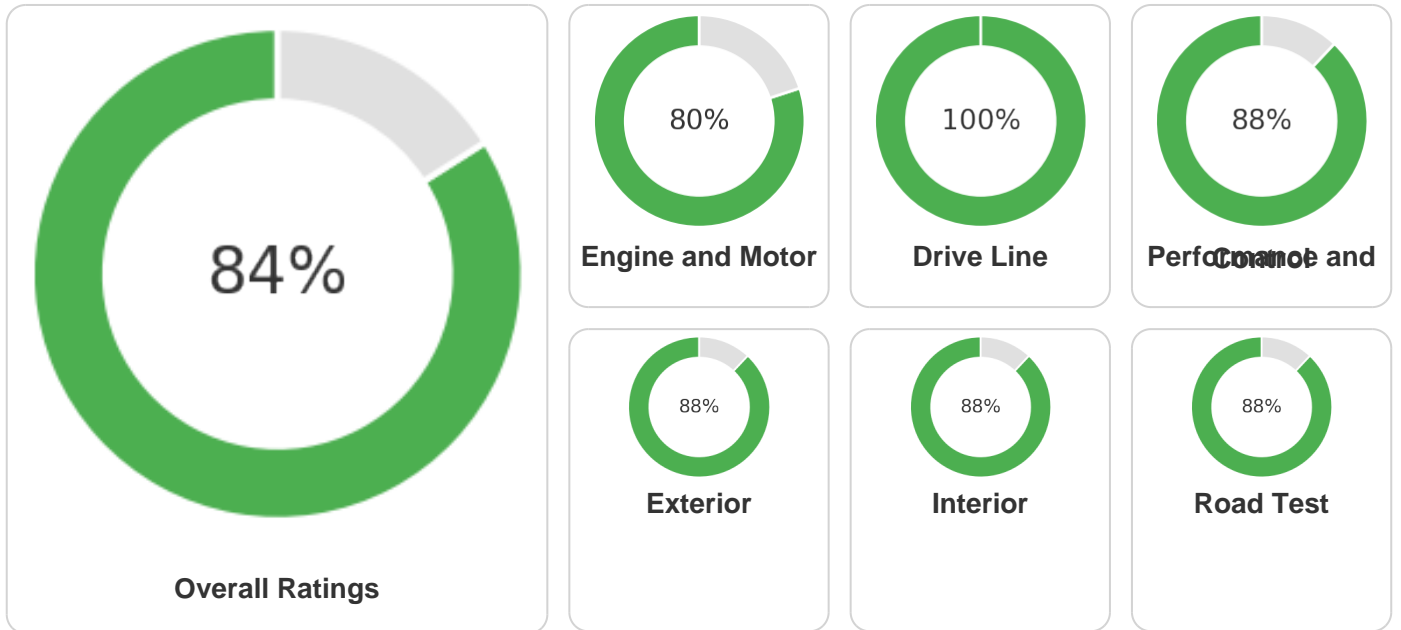

Report Summary

Diaa / Inspector

Inspector's overall review

The 2022 Polestar 2 presented in an overall good condition consistent with its age, make, model and kilometres. An Aviloo battery test was conducted, which returned an excellent result, indicating the battery is in very strong condition with minimal degradation. This is a highly positive outcome, particularly as the battery is the most critical component in an electric vehicle. During the inspection, a few minor issues were identified. Minor cracks were noted on the front lower control arm rear bushes, and the passenger side sunvisor cover was found to be broken. Cosmetically, the vehicle shows signs of wear and has not been particularly well maintained, with several scratches noted internally and externally. On the road test, the vehicle exhibited a slight pull to the left, which may require a wheel alignment or further inspection. The vehicle otherwise drove smoothly with no abnormal noises or vibrations noted from the electric drive system. Apart from the above, no major mechanical or electrical concerns were identified at the time of inspection. It is recommended to proceed with the purchase, with the vehicle considered a safe and reliable option, subject to addressing the minor items outlined above.