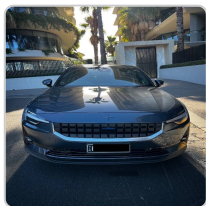

Pre Purchase Inspection Report

Polestar Polestar2

Reference Number: a1739687-c183-49dc-b1bf-8df7e61f4549

Vehicle Information

VIN
YSMVSEDA8PL117225

Model Year
2022

Odometer Reading
53868

Registration Number
CCM909